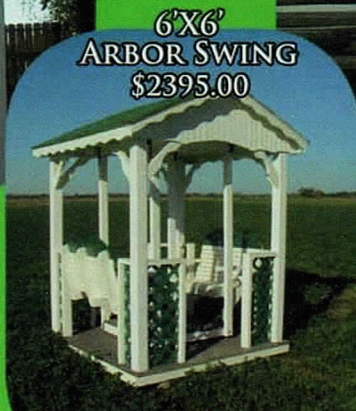

STOLTZFUS PLAYSTRUCTURES

10' OCTAGON
\$3895.00

14' OCTAGON CUSTOM

10' X 16' Oblong Gazebo
Benches on 1 side, Swing on other side
Gingerbread trim, double roof

10' X 12' PAVILLION
\$3595.00

6'X6' ARBOR SWING
\$2395.00

10' X 16' PAVILLION
BOTTOM 1/3 ENCLOSE, SCREENED
\$5310.00

All Swings Available in Heartback or Roundback

A FRAME SWING
\$595.00
SWING ONLY
\$325.00

Available in:
Blue
Maroon
or Green

Distributed By

CANOPY LAWN SWING
\$1495.00

Stoltzfus Playstructures Gazebo Pricelist

OCTAGON

Size	Price	Metal roof	Double Roof	Decorative Rails	Screened	Benches
8x8	4,695.00	260.00	785.00	150.00	1,450.00	460.00
10x10	5,595.00	325.00	860.00	175.00	1,670.00	550.00
12x12	7,295.00	390.00	975.00	195.00	1,850.00	670.00
14x14	10,895.00	520.00	1280.00	225.00	2,580.00	855.00