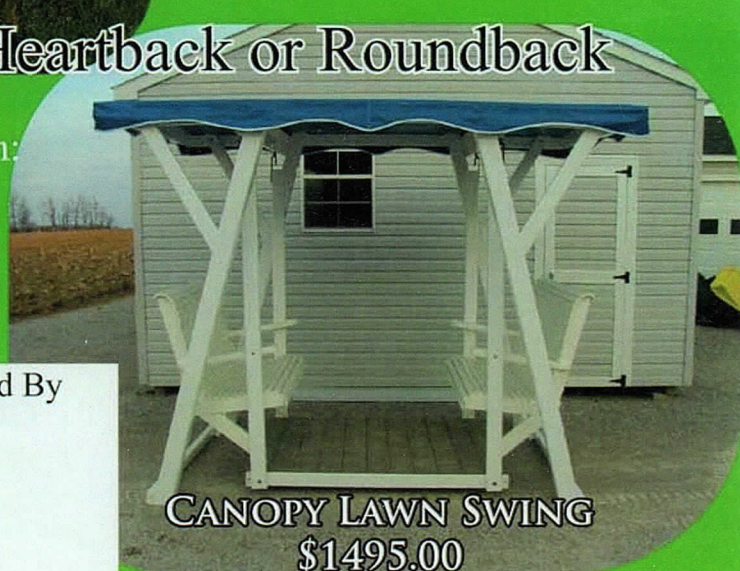

STOLTZFUS PLAYSTRUCTURES

10' OCTAGON
\$3895.00

14' OCTAGON CUSTOM

10' X 16' Oblong Gazebo
Benches on 1 side, Swing on other side
Gingerbread trim, double roof

10' X 12' PAVILLION
\$3595.00

6'X6' ARBOR SWING
\$2395.00

10' X 16' PAVILLION
BOTTOM 1/3 ENCLOSE, SCREENED
\$5310.00

All Swings Available in Heartback or Roundback

A FRAME SWING
\$595.00
SWING ONLY
\$325.00

Available in:
Blue
Maroon
or Green

Distributed By

CANOPY LAWN SWING
\$1495.00

Stoltzfus Playstructures Gazebo Pricelist

OCTAGON

Size	Price	Metal roof	Double Roof	Decorative Rails	Screened	Benches
8x8	4,695.00	260.00	785.00	150.00	1,450.00	460.00
10x10	5,595.00	325.00	860.00	175.00	1,670.00	550.00
12x12	7,295.00	390.00	975.00	195.00	1,850.00	670.00
14x14	10,895.00	520.00	1280.00	225.00	2,580.00	855.00