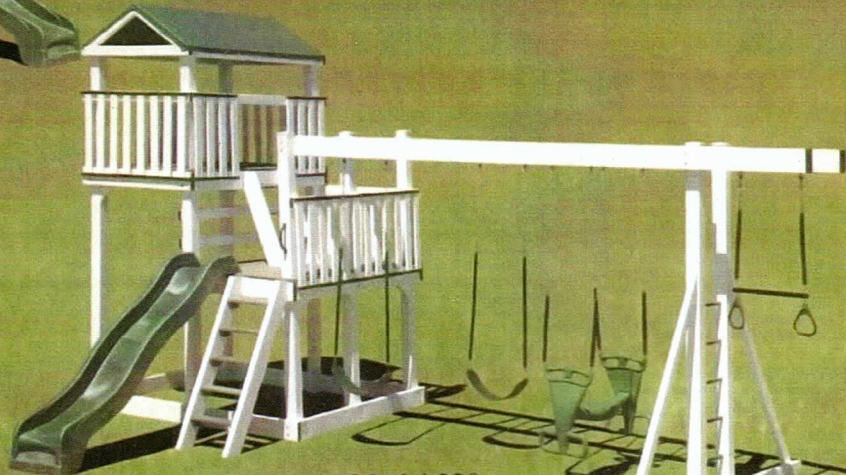

Model 220

6'x8' split level clubhouse, 8' wave slide, sandbox, 4 position double beam with climber bars, 2 swings, trapeze bar & glider.

← Model 225 on cover