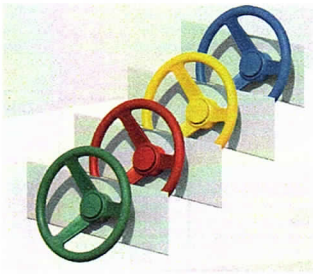

Options

Steering Wheel