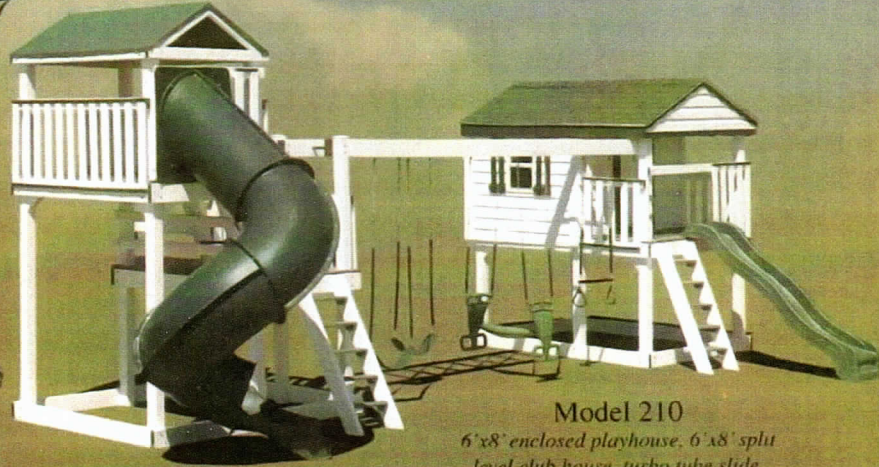

Model 210

6'x8' enclosed playhouse, 6'x8' split level clubhouse, turbo tube slide, 2 swings, trapeze bar, glider swing, 4 position double beam with climbing bars, 8' wave slide & sandbox.