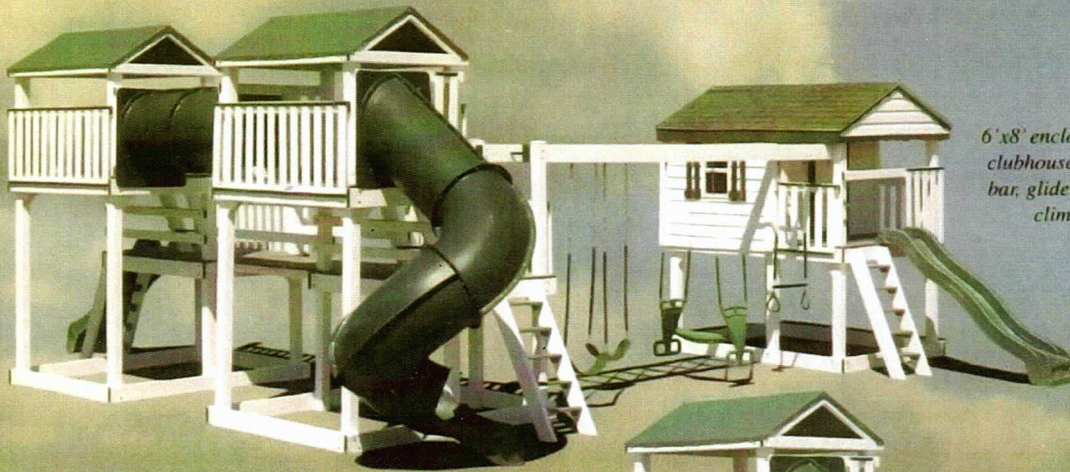

Model 205

6'x8' enclosed playhouse with 2 6'x8' split level clubhouses, turbo tube slide, 2 swings, trapeze bar, glider swing, 4 position double beam with climbing bars, 5' catwalk, 5' tunnel, 8' wave slide & sandbox.