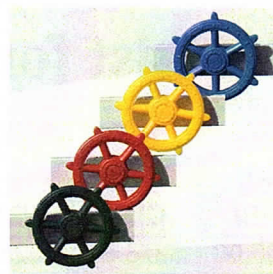

Picnic tables delivered to your local dealer only unless sold with a swing set.

Size 3 fits on any 4' x 6' swing deck  
Size 5 fits on any 6' x 8' swing deck

All Models on brochure have 4 position swing beams. Design your own swing set with 2 or 3 position swing beams and the different swing options. Additional beams for more swings can be added to any model.

Use these Prices:

	White	Clay		White	Clay
4 Position Climber	\$490.00	\$590.00	4 Position Single Beam	\$195.00	\$245.00
3 Position Climber	\$315.00	\$395.00	3 Position Single Beam	\$140.00	\$175.00
2 Position Climber	\$215.00	\$270.00	2 Position Single Beam	\$95.00	\$120.00
End Ladder for Climber Beam	\$390.00	\$475.00	A-Frame for Single Beam	\$175.00	\$225.00

# Options

Steering Wheel

Telescope

Ship's Wheel

Binoculars

Swing

Trapeze

Trapeze Ball