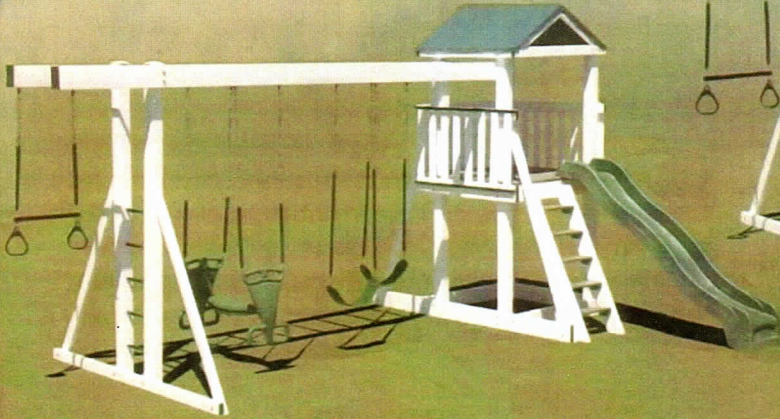

Model 245

4 x 4 open playhouse, 8' wave slide, sand
box, 4 position double beam with climber
bars, 2 swings, trapeze bar, glider swing.