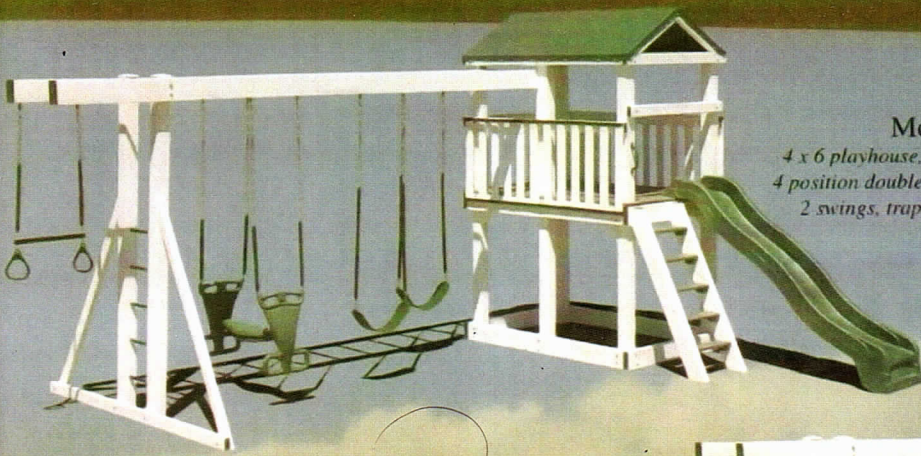

6'x8' enclosed playhouse, 8' wave slide, sandbox, 4 position beam with climber bars, 2 swings, trapeze bar and glider.

**Model 220**

6'x8' split level clubhouse, 8' wave slide, sandbox, 4 position double beam with climber bars, 2 swings, trapeze bar & glider.

← Model 225 on cover

**Model 230**

6'x8' split level double clubhouse, 14' scoop slide, 8' wave slide, sandbox, 4 position double beam with climber, 2 swings, trapeze bar & glider.

All Swing-sets now come standard with 5' or 7' Decks. Also, Teeter Totters vs. Plastic Gliders