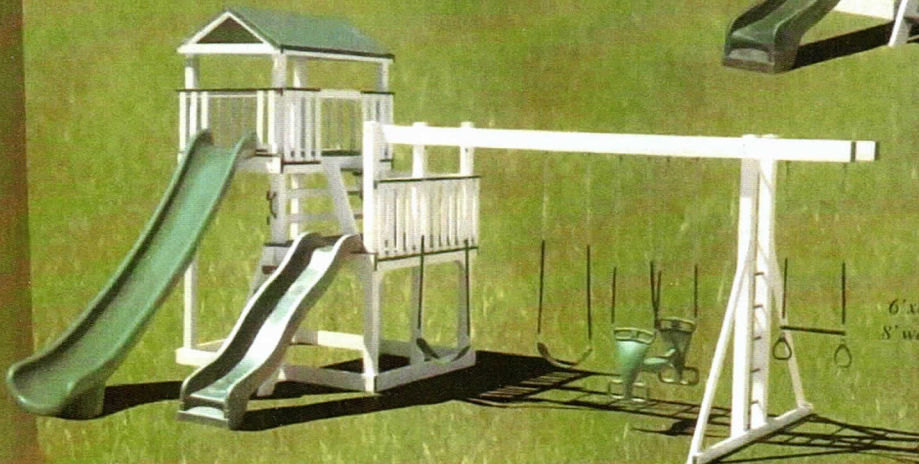

**Model 210**

6'x8' enclosed playhouse, 6'x8' split level clubhouse, turbo tube slide, 2 swings, trapeze bar, glider swing, 4 position double beam with climbing bars, 8' wave slide & sandbox.

**Model 215**

6'x8' enclosed playhouse, 8' wave slide, sandbox, 4 position beam with climber bars, 2 swings, trapeze bar and glider.

**Model 220**

6'x8' split level clubhouse, 8' wave slide, sandbox, 4 position double beam with climber bars, 2 swings, trapeze bar & glider.

← Model 225 on cover

**Model 230**

6'x8' split level double clubhouse, 14' scoop slide, 8' wave slide, sandbox, 4 position double beam with climber, 2 swings, trapeze bar & glider.

All Swing-sets now come standard with 5' or 7' Decks. Also, Teeter Totters vs. Plastic Gliders