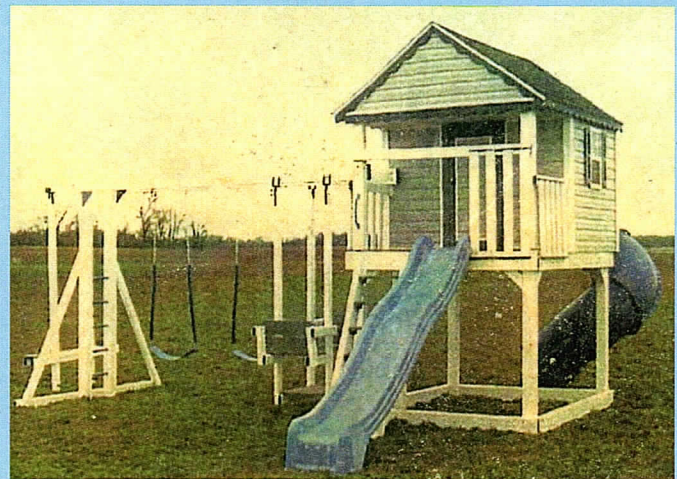

Vinyl Picnic tables  
sizes 8'-6'-5' Shown

Model 265 (Back in CLAY ↑)  
Includes 6'x8' double deck tower with ladder, turbo tube slide, 5' rock wall, 10' slide, 5' picnic table, 6'x8' enclosed play house with ladder and 10' wave slide, plastic glider, 2 swings, and 1 trapeze.  
Model 265 (Front in WHITE ↓)

Model 260

Includes 6'x8' double deck tower with ladder, turbo tube slide, 5' rock wall, 10' slide, 5' picnic table, vinyl lawn swing, vinyl teeter-totter, 2 swings, 1 trapeze

Model 215A

6x8 enclosed playhouse, 10' slide, sandbox, 7' turbo slide, 4 position climber beam, lawn swing, teeter totter, 2 regular swings.