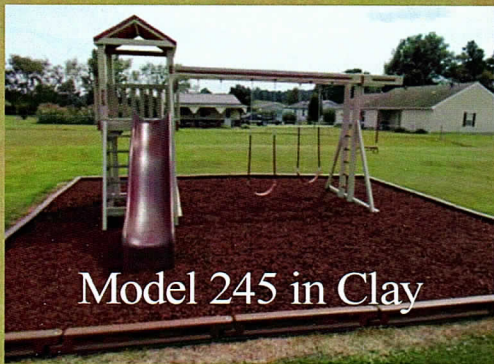

Model 245 in Clay