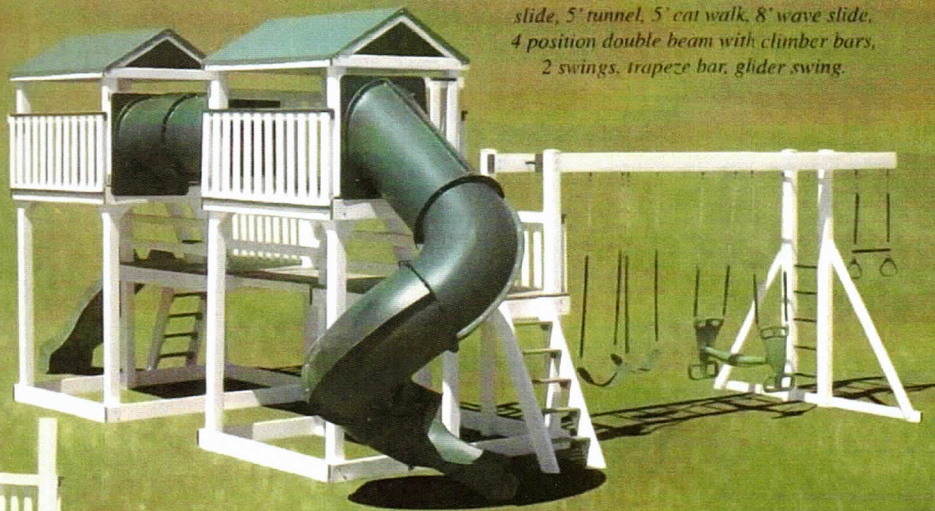

Model 250

2 - 6 x 8 split level clubhouses, turbo tube
slide, 5' tunnel, 5' cat walk, 8' wave slide,
4 position double beam with climber bars,
2 swings, trapeze bar, glider swing.