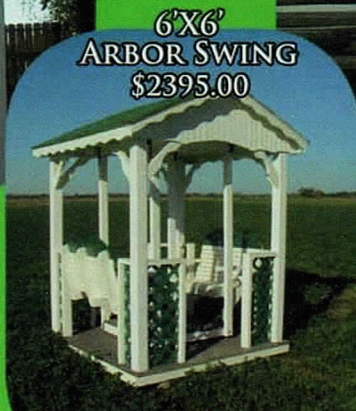

# STOLTZFUS PLAYSTRUCTURES

**10' OCTAGON**  
\$3895.00

14' OCTAGON CUSTOM

**10' X 16' Oblong Gazebo**  
Benches on 1 side, Swing on other side  
Gingerbread trim, double roof

**10' X 12' PAVILLION**  
\$3595.00

**6'X6'  
ARBOR SWING**  
\$2395.00

**10' X 16' PAVILLION**  
BOTTOM 1/3 ENCLOSE, SCREENED  
\$5310.00

**All Swings Available in Heartback or Roundback**

**A FRAME SWING**  
\$595.00  
**SWING ONLY**  
\$325.00

Available in:  
Blue  
Maroon  
or Green

**CANOPY LAWN SWING**  
\$1495.00

Distributed By

# Stoltzfus Playstructures Gazebo Pricelist

OCTAGON

Size	Price	Metal roof	Double Roof	Decorative Rails	Screened	Benches
8x8	3,895.00	260.00	585.00	150.00	1,050.00	260.00
10x10	4,695.00	325.00	660.00	175.00	1,270.00	350.00
12x12	5,995.00	390.00	775.00	195.00	1,550.00	470.00
14x14	8,895.00	520.00	1080.00	225.00	1,980.00	555.00