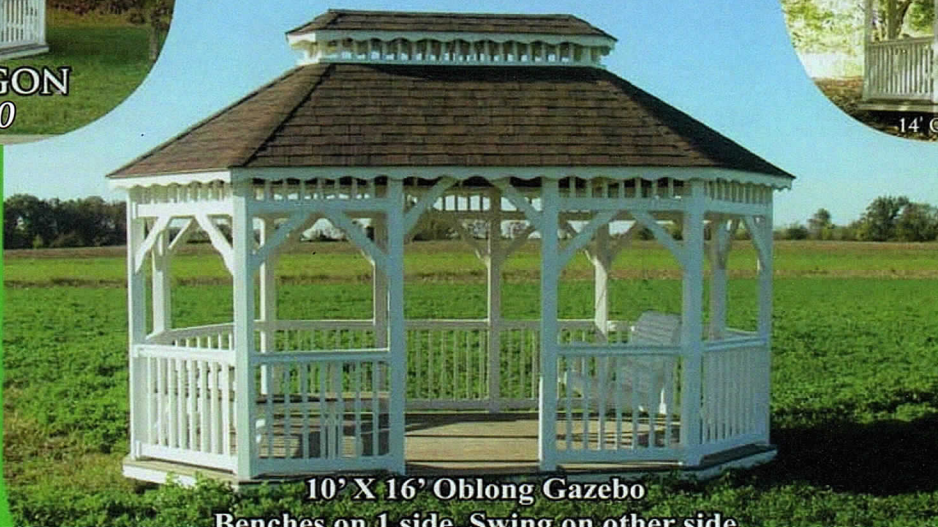

# STOLTZFUS PLAYSTRUCTURES

**10' OCTAGON**  
\$3895.00

14' OCTAGON CUSTOM

**10' X 16' Oblong Gazebo**  
Benches on 1 side, Swing on other side  
Gingerbread trim, double roof

**10' X 12' PAVILLION**  
\$3595.00

**6'X6'  
ARBOR SWING**  
\$2395.00

**10' X 16' PAVILLION**  
BOTTOM 1/3 ENCLOSE, SCREENED  
\$5310.00

**All Swings Available in Heartback or Roundback**

**A FRAME SWING**  
\$595.00  
**SWING ONLY**  
\$325.00