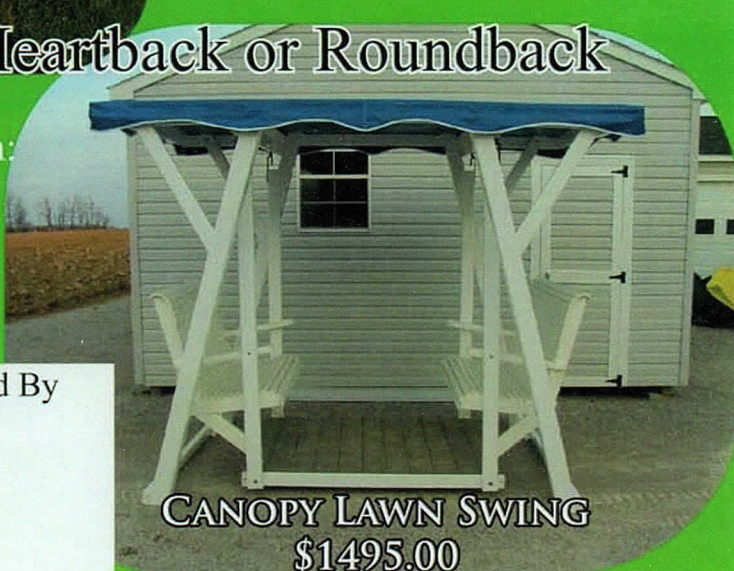

# STOLTZFUS PLAYSTRUCTURES

**10' OCTAGON**  
\$3895.00

14' OCTAGON CUSTOM

**10' X 16' Oblong Gazebo**  
Benches on 1 side, Swing on other side  
Gingerbread trim, double roof

**10' X 12' PAVILLION**  
\$3595.00

**6'X6'  
ARBOR SWING**  
\$2395.00

**10' X 16' PAVILLION**  
BOTTOM 1/3 ENCLOSE, SCREENED  
\$5310.00

**All Swings Available in Heartback or Roundback**

**A FRAME SWING**  
\$595.00  
**SWING ONLY**  
\$325.00

Available in:  
Blue  
Maroon  
or Green

**CANOPY LAWN SWING**  
\$1495.00

Distributed By

# Stoltzfus Playstructures Gazebo Pricelist

OCTAGON

Size	Price	Metal roof	Double Roof	Decorative Rails	Screened	Benches
8x8	3,895.00	260.00	585.00	150.00	1,050.00	260.00
10x10	4,695.00	325.00	660.00	175.00	1,270.00	350.00
12x12	5,995.00	390.00	775.00	195.00	1,550.00	470.00
14x14	8,895.00	520.00	1080.00	225.00	1,980.00	555.00