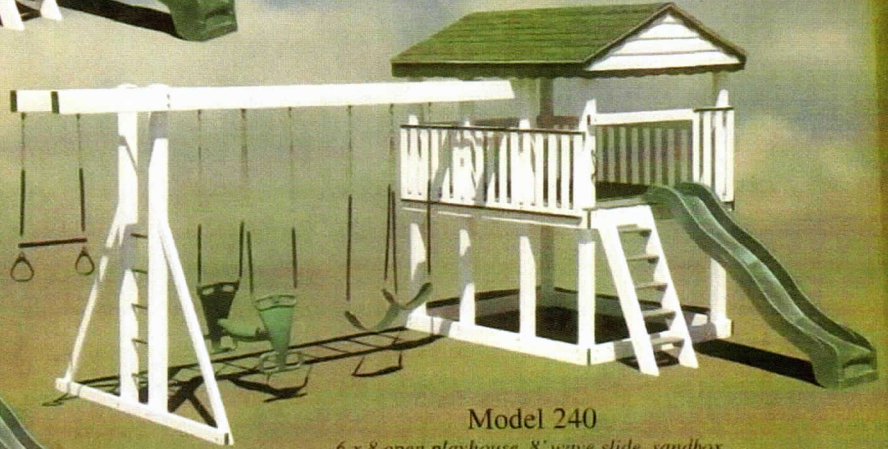

← Model 225 on cover

All Swing-sets now come standard with 5' or 7' Decks. Also, Teeter Totters vs. Plastic Gliders

Model 235

*4 x 6 playhouse, 8' wave slide, sandbox,
4 position double beam with climber bars,
2 swings, trapeze bar, glider swing.*

Model 245

*4 x 4 open playhouse, 8' wave slide, sand
box, 4 position double beam with climber
bars, 2 swings, trapeze bar, glider swing.*

Model 240

*6 x 8 open playhouse, 8' wave slide, sandbox,
4 position double beam with climber bars,
2 swings, trapeze bar, glider swing.*