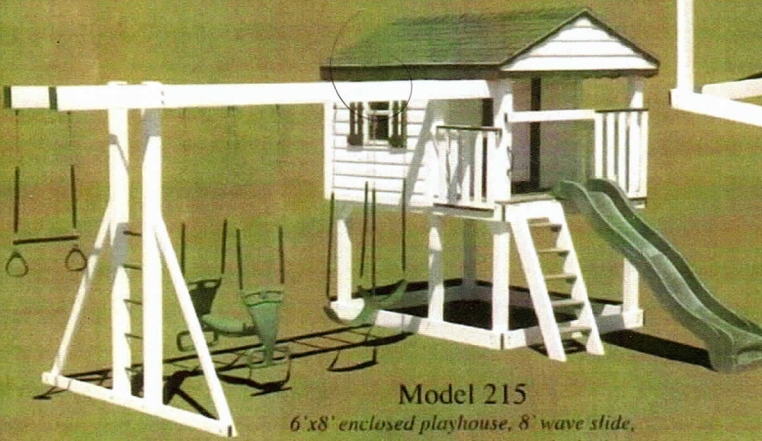

VINYL SWING SETS & PLAY HOUSES

Model 225

6'x8' split level double clubhouse, turbo tube, 10' wave slide, sandbox,
4 position double beam with climber, 2 swings, trapeze bar & glider swing

Model 275

5'x5' A-Frame Tower
5' rock wall, 10' slide, tire,
5' cargo net climber, sandbox, 4 position
climber beam, 2 swings, teeter-totter, trapeze,
shown with clay colored vinyl

BUILDINGS PLUS +
TROY MULLINS
931 905 9222

Model 270

4'x5' A-Frame Tower
5' rockwall, 10' slide, 2 regular swings,
sandbox, shown with clay-colored vinyl

Model 205

6'x8' enclosed playhouse with 2 6'x8' split level clubhouses, turbo tube slide, 2 swings, trapeze bar, glider swing, 4 position double beam with climbing bars, 5' catwalk, 5' tunnel, 8' wave slide & sandbox.

Model 210

6'x8' enclosed playhouse, 6'x8' split level clubhouse, turbo tube slide, 2 swings, trapeze bar, glider swing, 4 position double beam with climbing bars, 8' wave slide & sandbox.

Model 215

6'x8' enclosed playhouse, 8' wave slide, sandbox, 4 position beam with climber bars, 2 swings, trapeze bar and glider.

Model 220

6'x8' split level clubhouse, 8' wave slide, sandbox, 4-tion double beam with climber bars, 2 swings, trapeze bar & glider.

Model 230

6'x8' split level double clubhouse, 14' scoop slide, 8' wave slide, sandbox, 4 position double beam with climber, 2 swings, trapeze bar & glider.