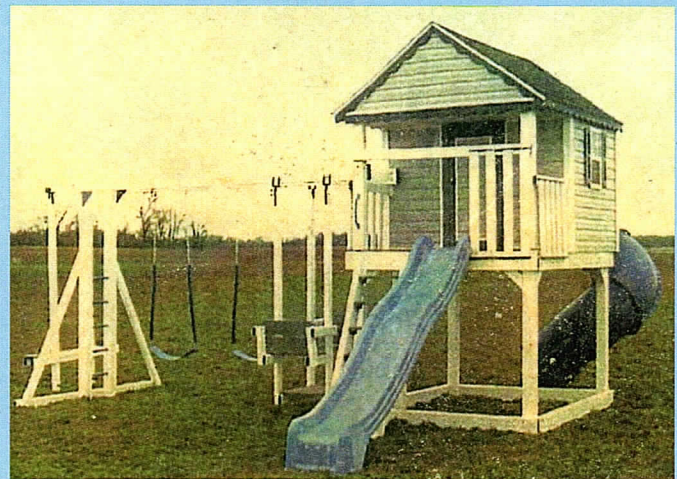

Vinyl Picnic tables
sizes 8'-6'-5' Shown

Model 265 (Back in CLAY ↑)
Includes 6'x8' double deck tower with ladder, turbo tube slide, 5' rock wall, 10' slide, 5' picnic table, 6'x8' enclosed play house with ladder and 10' wave slide, plastic glider, 2 swings, and 1 trapeze.
Model 265 (Front in WHITE ↓)

Model 260

Includes 6'x8' double deck tower with ladder, turbo tube slide, 5' rock wall, 10' slide, 5' picnic table, vinyl lawn swing, vinyl teeter-totter, 2 swings, 1 trapeze

Model 215A

6x8 enclosed playhouse, 10' slide, sandbox, 7' turbo slide, 4 position climber beam, lawn swing, teeter totter, 2 regular swings.