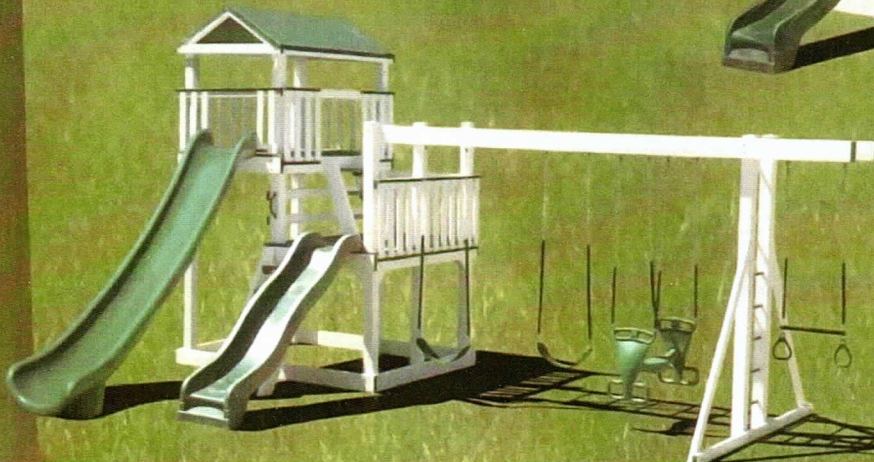

BUILDINGS PLUS +
TROY MULLINS
931 905 9222

Model 270

4'x5' A-Frame Tower
5' rockwall, 10' slide, 2 regular swings,
sandbox, shown with clay-colored vinyl

Model 205

6'x8' enclosed playhouse with 2 6'x8' split level clubhouses, turbo tube slide, 2 swings, trapeze bar, glider swing, 4 position double beam with climbing bars, 5' catwalk, 5' tunnel, 8' wave slide & sandbox.

Model 210

6'x8' enclosed playhouse, 6'x8' split level clubhouse, turbo tube slide, 2 swings, trapeze bar, glider swing, 4 position double beam with climbing bars, 8' wave slide & sandbox.

Model 215

6'x8' enclosed playhouse, 8' wave slide, sandbox, 4 position beam with climber bars, 2 swings, trapeze bar and glider.

Model 220

6'x8' split level clubhouse, 8' wave slide, sandbox, 4-tion double beam with climber bars, 2 swings, trapeze bar & glider.

Model 230

6'x8' split level double clubhouse, 14' scoop slide, 8' wave slide, sandbox, 4 position double beam with climber, 2 swings, trapeze bar & glider.

Turbo Slide

Spiral Slide

10 ft. Ramp

Tunnel Express

Sidewinder Slide

Tire with Swivel

Child Porch Swing

Vinyl Teeter Totter