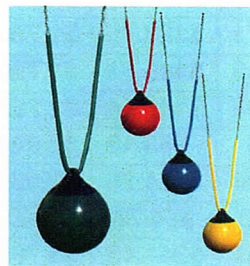

Picnic tables delivered to your local dealer only unless sold with a swing set.

Size 2 fits on any 4' x 4' swing deck

Size 3 fits on any 4' x 6' swing deck

Size 5 fits on any 6' x 8' swing deck

All Models on brochure have 4 position swing beams. Design your own swing set with 2 or 3 position swing beams and the different swing options. Additional beams for more swings can be added to any model.

Use these Prices:

	White	Clay	White	Clay
4 Position Climber	\$400.00	\$500.00	4 Position Single Beam	\$195.00 \$245.00
3 Position Climber	\$315.00	\$395.00	3 Position Single Beam	\$140.00 \$175.00
2 Position Climber	\$215.00	\$270.00	2 Position Single Beam	\$95.00 \$120.00
End Ladder for Climber Beam	\$300.00	\$375.00	A-Frame for Single Beam	\$175.00 \$225.00

Options

Steering Wheel

Telescope

Ship's Wheel

Binoculars

Swing

Trapeze

Trapeze Ball

Buoy Ball

Plastic Glider

Full Bucket Swing

Baby Swing High Back

Rock Wall

Tic Tac Toe

10 ft. Wave Slide

14 ft. Slide