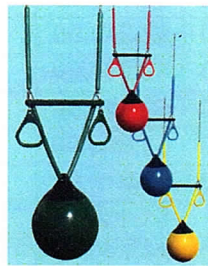

Picnic tables delivered to your local dealer only unless sold with a swing set.

Size 2 fits on any 4' x 4' swing deck

Size 3 fits on any 4' x 6' swing deck

Size 5 fits on any 6' x 8' swing deck

All Models on brochure have 4 position swing beams. Design your own swing set with 2 or 3 position swing beams and the different swing options. Additional beams for more swings can be added to any model.

Use these Prices:

	White	Clay	White	Clay
4 Position Climber	\$400.00	\$500.00	4 Position Single Beam	\$195.00 \$245.00
3 Position Climber	\$315.00	\$395.00	3 Position Single Beam	\$140.00 \$175.00
2 Position Climber	\$215.00	\$270.00	2 Position Single Beam	\$95.00 \$120.00
End Ladder for Climber Beam	\$300.00	\$375.00	A-Frame for Single Beam	\$175.00 \$225.00

Options

Steering Wheel

Telescope

Ship's Wheel

Binoculars

Swing

Trapeze

Trapeze Ball

Buoy Ball

Plastic Glider

Full Bucket Swing

Baby Swing High Back

Rock Wall

Tic Tac Toe

10 ft. Wave Slide

14 ft. Slide