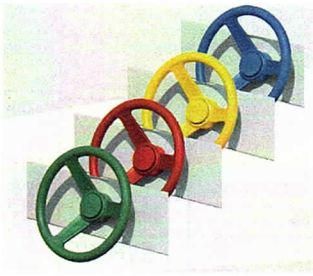

Picnic tables delivered to your local dealer only unless sold with a swing set.

Size 2 fits on any 4' x 4' swing deck

Size 3 fits on any 4' x 6' swing deck

Size 5 fits on any 6' x 8' swing deck

All Models on brochure have 4 position swing beams. Design your own swing set with 2 or 3 position swing beams and the different swing options. Additional beams for more swings can be added to any model.

Use these Prices:

	White	Clay	White	Clay
4 Position Climber	\$400.00	\$500.00	4 Position Single Beam	\$195.00 \$245.00
3 Position Climber	\$315.00	\$395.00	3 Position Single Beam	\$140.00 \$175.00
2 Position Climber	\$215.00	\$270.00	2 Position Single Beam	\$95.00 \$120.00
End Ladder for Climber Beam	\$300.00	\$375.00	A-Frame for Single Beam	\$175.00 \$225.00

Options

Steering Wheel

Telescope

Ship's Wheel

Binoculars

Swing

Trapeze

Trapeze Ball