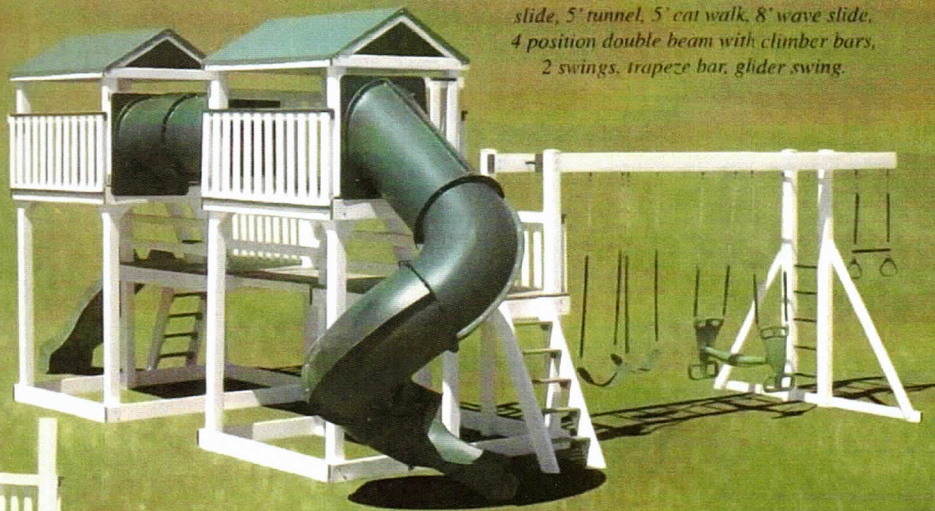

Model 250

*2 - 6 x 8 split level clubhouses, turbo tube
slide, 5' tunnel, 5' cat walk, 8' wave slide,
4 position double beam with climber bars,
2 swings, trapeze bar, glider swing.*