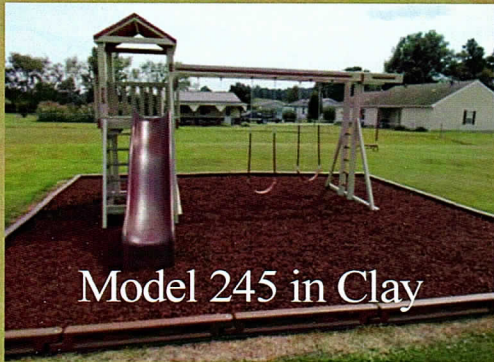

Model 245 in Clay