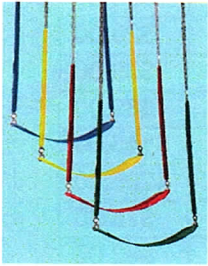

Picnic tables delivered to your local dealer only unless sold with a swing set.

Size 2 fits on any 4' x 4' swing deck

Size 3 fits on any 4' x 6' swing deck

Size 5 fits on any 6' x 8' swing deck

All Models on brochure have 4 position swing beams. Design your own swing set with 2 or 3 position swing beams and the different swing options. Additional beams for more swings can be added to any model.

Use these Prices:

	White	Clay	White	Clay
4 Position Climber	\$400.00	\$500.00	4 Position Single Beam	\$195.00 \$245.00
3 Position Climber	\$315.00	\$395.00	3 Position Single Beam	\$140.00 \$175.00
2 Position Climber	\$215.00	\$270.00	2 Position Single Beam	\$95.00 \$120.00
End Ladder for Climber Beam	\$300.00	\$375.00	A-Frame for Single Beam	\$175.00 \$225.00

Options

Steering Wheel

Telescope

Ship's Wheel

Binoculars

Swing

Trapeze

Trapeze Ball

Buoy Ball

Plastic Glider

Full Bucket Swing

Baby Swing High Back

Rock Wall

Tic Tac Toe

10 ft. Wave Slide

14 ft. Slide