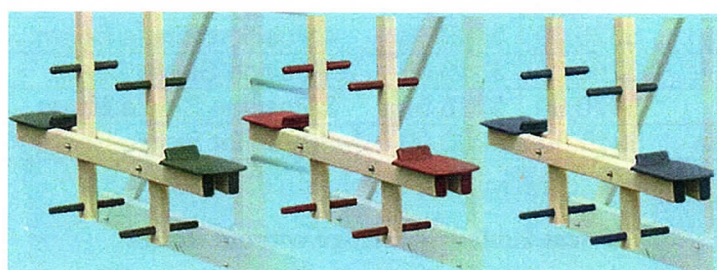

Turbo Slide

Spiral Slide

10 ft. Ramp

Tunnel Express

Sidewinder Slide

Tire with Swivel

Child Porch Swing

Vinyl Teeter Totter