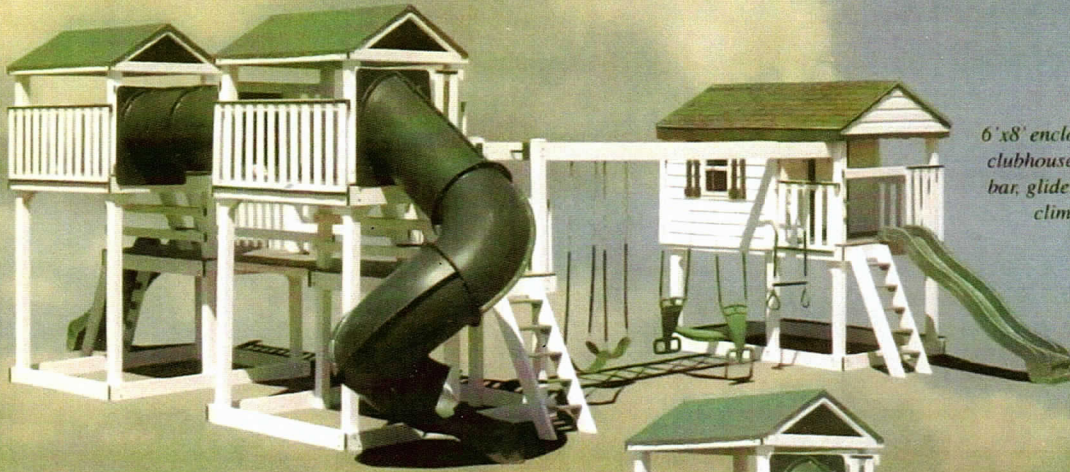

VINYL SWING SETS & PLAY HOUSES

Model 225

6'x8' split level double clubhouse, turbo tube, 10' wave slide, sandbox,
4 position double beam with climber, 2 swings, trapeze bar & glider swing

Model 275

5'x5' A-Frame Tower
5' rock wall, 10' slide, tire,
5' cargo net climber, sandbox, 4 position
climber beam, 2 swings, teeter-totter, trapeze,
shown with clay colored vinyl

BUILDINGS PLUS +
TROY MULLINS
931 905 9222

Model 270

4'x5' A-Frame Tower
5' rockwall, 10' slide, 2 regular swings,
sandbox, shown with clay-colored vinyl

Model 205

6'x8' enclosed playhouse with 2 6'x8' split level clubhouses, turbo tube slide, 2 swings, trapeze bar, glider swing, 4 position double beam with climbing bars, 5' catwalk, 5' tunnel, 8' wave slide & sandbox.