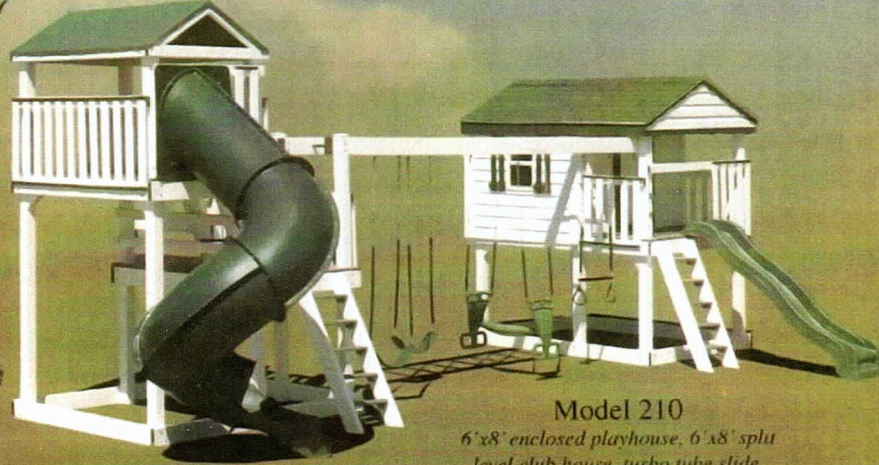

BUILDINGS PLUS +
TROY MULLINS
931 905 9222

Model 270

4'x5' A-Frame Tower
5' rockwall, 10' slide, 2 regular swings,
sandbox, shown with clay-colored vinyl

Model 205

6'x8' enclosed playhouse with 2 6'x8' split level clubhouses, turbo tube slide, 2 swings, trapeze bar, glider swing, 4 position double beam with climbing bars, 5' catwalk, 5' tunnel, 8' wave slide & sandbox.