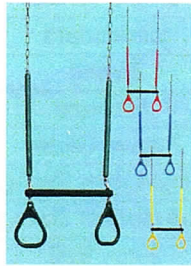

Picnic tables delivered to your local dealer only unless sold with a swing set.

Size 2 fits on any 4' x 4' swing deck

Size 3 fits on any 4' x 6' swing deck

Size 5 fits on any 6' x 8' swing deck

All Models on brochure have 4 position swing beams. Design your own swing set with 2 or 3 position swing beams and the different swing options. Additional beams for more swings can be added to any model.

Use these Prices:

	White	Clay	White	Clay
4 Position Climber	\$400.00	\$500.00	4 Position Single Beam	\$195.00 \$245.00
3 Position Climber	\$315.00	\$395.00	3 Position Single Beam	\$140.00 \$175.00
2 Position Climber	\$215.00	\$270.00	2 Position Single Beam	\$95.00 \$120.00
End Ladder for Climber Beam	\$300.00	\$375.00	A-Frame for Single Beam	\$175.00 \$225.00

Options

Steering Wheel

Telescope

Ship's Wheel

Binoculars

Swing

Trapeze

Trapeze Ball

Buoy Ball

Plastic Glider

Full Bucket Swing

Baby Swing High Back

Rock Wall

Tic Tac Toe

10 ft. Wave Slide

14 ft. Slide