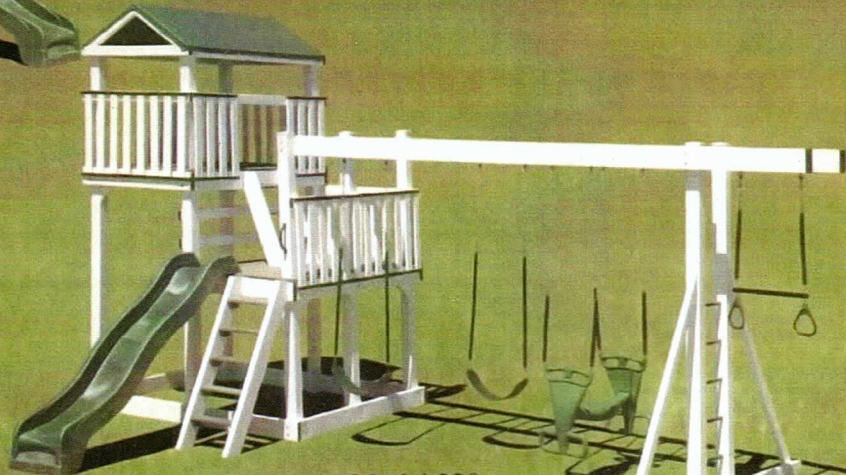

Model 220

6'x8' split level clubhouse, 8' wave slide, sandbox, 4-tion double beam with climber bars, 2 swings, trapeze bar & glider.