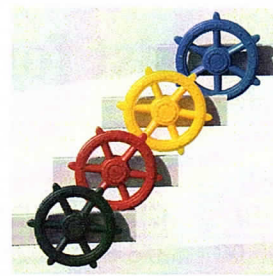

Picnic tables delivered to your local dealer only unless sold with a swing set.

Size 2 fits on any 4' x 4' swing deck

Size 3 fits on any 4' x 6' swing deck

Size 5 fits on any 6' x 8' swing deck

All Models on brochure have 4 position swing beams. Design your own swing set with 2 or 3 position swing beams and the different swing options. Additional beams for more swings can be added to any model.

Use these Prices:

	White	Clay	White	Clay
4 Position Climber	\$400.00	\$500.00	4 Position Single Beam	\$195.00 \$245.00
3 Position Climber	\$315.00	\$395.00	3 Position Single Beam	\$140.00 \$175.00
2 Position Climber	\$215.00	\$270.00	2 Position Single Beam	\$95.00 \$120.00
End Ladder for Climber Beam	\$300.00	\$375.00	A-Frame for Single Beam	\$175.00 \$225.00

Options

Steering Wheel

Telescope

Ship's Wheel

Binoculars

Swing

Trapeze

Trapeze Ball