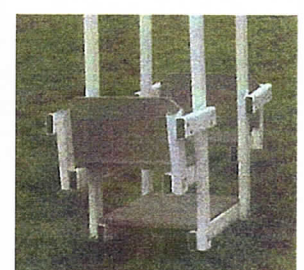

Turbo Slide

Spiral Slide

10 ft. Ramp

Tunnel Express

Sidewinder Slide

Tire with Swivel

Child Porch Swing

Vinyl Teeter Totter