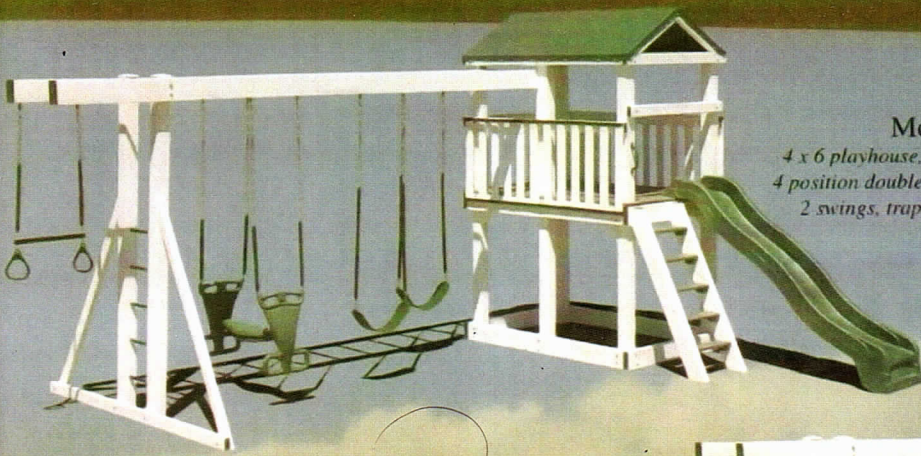

Model 220

6'x8' split level clubhouse, 8' wave slide, sandbox, 4-tion double beam with climber bars, 2 swings, trapeze bar & glider.

Model 230

6'x8' split level double clubhouse, 14' scoop slide, 8' wave slide, sandbox, 4 position double beam with climber, 2 swings, trapeze bar & glider.

← Model 225 on cover

All Swing-sets now come standard with 5' or 7' Decks. Also, Teeter Totters vs. Plastic Gliders

Model 235

*4 x 6 playhouse, 8' wave slide, sandbox,
4 position double beam with climber bars,
2 swings, trapeze bar, glider swing.*