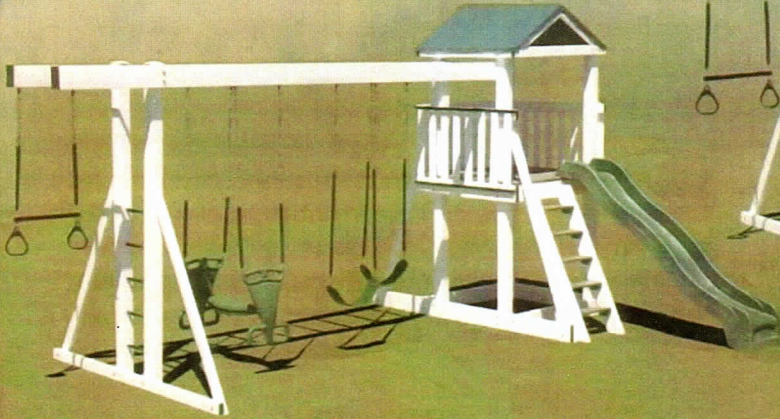

Model 220

6'x8' split level clubhouse, 8' wave slide, sandbox, 4-tion double beam with climber bars, 2 swings, trapeze bar & glider.

Model 230

6'x8' split level double clubhouse, 14' scoop slide, 8' wave slide, sandbox, 4 position double beam with climber, 2 swings, trapeze bar & glider.

← Model 225 on cover

All Swing-sets now come standard with 5' or 7' Decks. Also, Teeter Totters vs. Plastic Gliders

Model 235

*4 x 6 playhouse, 8' wave slide, sandbox,
4 position double beam with climber bars,
2 swings, trapeze bar, glider swing.*