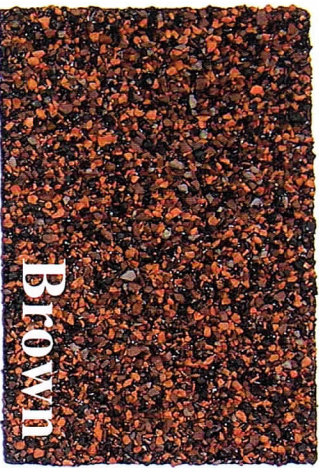

Shingle Color Options

Brown

Green

Weatherwood

Gray

Charcoal

Cedar

Vinyl Siding Color Options

ANTIQUE IVORY

HERITAGE GRAY

CLAY

CLASSIC LINEN

WHITE

TAN

SANDSTONE

SLATE