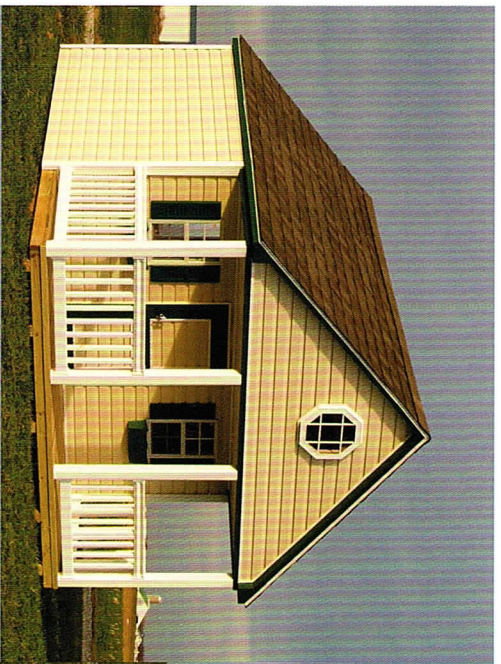

Stoltzfus Play Structures

Quality is our goal

Distributed by:

BUILDINGS PLUS +

TROY MULLINS

931 905 9222

Gabled Porch

Cape Cod

Victorian

Interior Loft

Cottage with Porch

Cottage no Porch

Cottage no Porch

Cottage with Porch

Trim-Shutter & Flower Box Charts

*Colors may vary