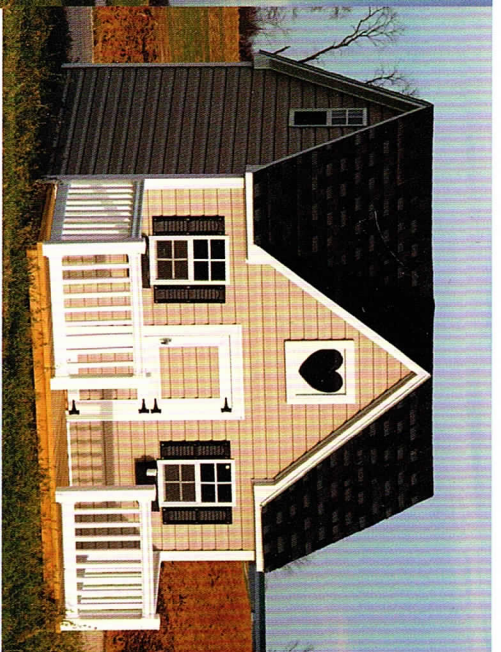

Stoltzfus Play Structures

Quality is our goal

Distributed by:

BUILDINGS PLUS +

TROY MULLINS

931 905 9222

Gabled Porch

Cape Cod

Victorian

Interior Loft

Cottage with Porch

Cottage no Porch

Cottage no Porch

Cottage with Porch

Trim-Shutter & Flower Box Charts

*Colors may vary