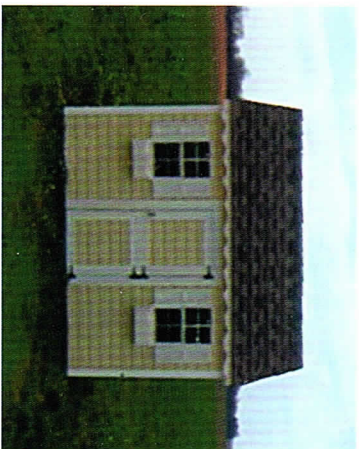

Options

- Chimney
- Gingerbread Trim
- Ball Post tops
- Turned Balusters
- Composite Decking

Window Options for Gables