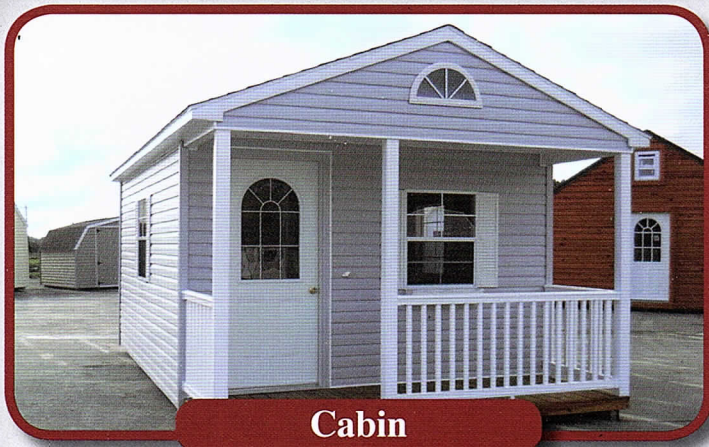

Lake Lodge

6'5" Walls • Studs 16" O.C. • 4' Porch • Includes House Door & Double Doors

Shutter Colors

Brown • Black • Red • Gray • Blue • Green • White • Burgandy • Cream • Navy Blue • Clay

Trim Colors

Black • Blue • Green • Red • Brown • Classic Linen • White • Gray • Prairie Wheat • Ivory • Almond • Tan • Sandstone
Clay • Khaki • Slate • Heritage Gray