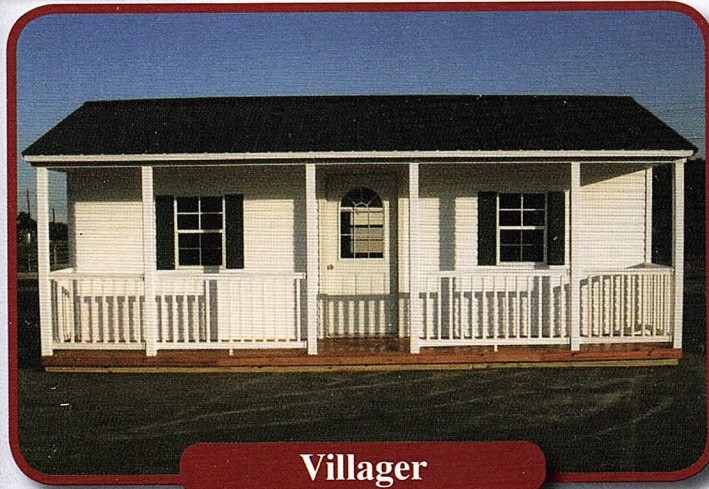

Think Vinyl!

**3 Times the Life of
a Wood Building**

**We Have Vinyl Colors
to
Match Your Home**

Barn Style

6'5" Walls • 4' Loft

Barn Style

BUILDINGS PLUS

Amish Built Buildings/ Storage/ Customized
Living Quarters. Free Delivery & Rent to Own
Playsets, Gazebos etc. Metal buildings

Troy Mullins

2194 Ashland City Rd. 41A By pass near hiway 12.

Troy Mullins 931 905 9222.....any time.

Cottage

7' Walls • Studs 16" O.C.
4' Porch • Includes House Door, Double Doors & 2 Dormers

A-Frame

6'5" Walls • Studs 16" O.C.

Lofted A - Frame

6'5" Walls • Studs 16" O.C. • Includes 4' Loft

Villager

7'5" Walls • Studs 16" O.C. • 4' Porch • Includes House Door

Economy Barn

4' Walls • Studs 24" O.C.

Dutch Barn

Studs 16" O.C. • Includes Double Doors