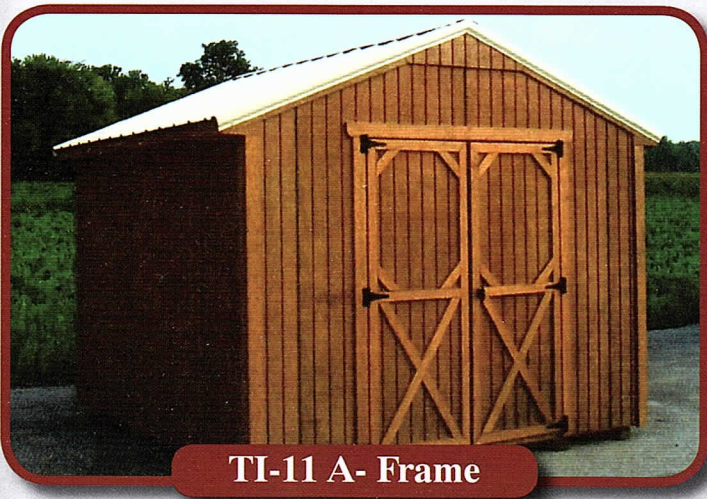

Weathered Gray

White

Note:
Actual colors may vary
from printed samples

Log Barns to Match Your Home

Log Cottage

7' Walls • Studs 16" O.C. • 4' Porch • Includes House Door & 2 Dormers

Log Lake Lodge

6'5" Walls • Studs 16" O.C. • 4' Porch • Includes House Door

Log Cabin

7'5" Walls • Studs 16" O.C. • 4' Porch • Includes House Door

Log Cape Cod

7' Walls • Studs 16" O.C. • Includes House Door & 2 Dormers

TI-11 A-Frame

6'5" Walls • Studs 16" O.C.

Wood High Walls

6'5" Walls • Studs 16" O.C. • 4' Loft