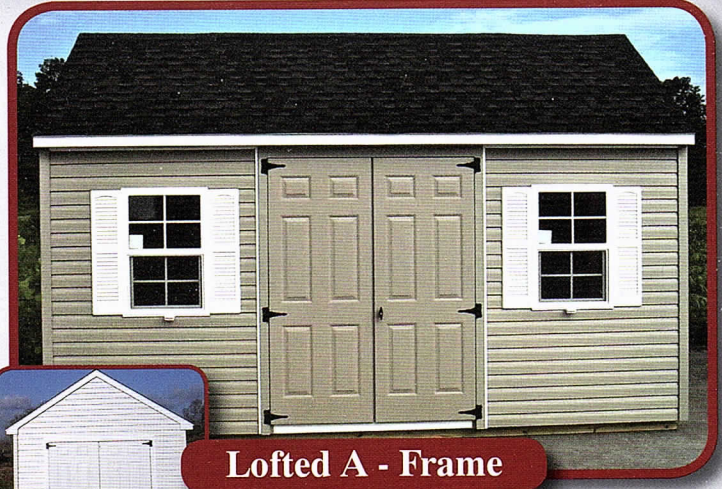

Think Vinyl!

**3 Times the Life of
a Wood Building**

**We Have Vinyl Colors
to
Match Your Home**

Barn Style

6'5" Walls • 4' Loft

Barn Style

BUILDINGS PLUS

Amish Built Buildings/ Storage/ Customized
Living Quarters. Free Delivery & Rent to Own
Playsets, Gazebos etc. Metal buildings

Troy Mullins

2194 Ashland City Rd. 41A By pass near hiway 12.

Troy Mullins 931 905 9222.....any time.

Cottage

7' Walls • Studs 16" O.C.
4' Porch • Includes House Door, Double Doors & 2 Dormers

A-Frame

6'5" Walls • Studs 16" O.C.

Lofted A - Frame

6'5" Walls • Studs 16" O.C. • Includes 4' Loft

Villager

7'5" Walls • Studs 16" O.C. • 4' Porch • Includes House Door

Economy Barn

4' Walls • Studs 24" O.C.

Dutch Barn

Studs 16" O.C. • Includes Double Doors