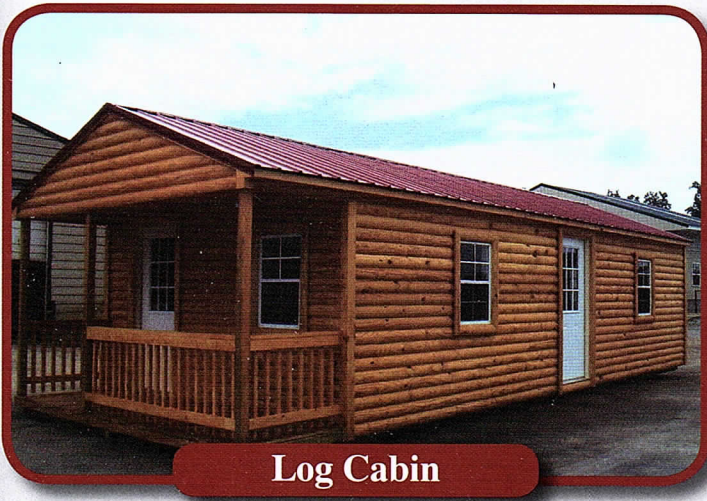

Weathered Gray

White

Note:
Actual colors may vary
from printed samples

Log Barns to Match Your Home

Log Cottage

7' Walls • Studs 16" O.C. • 4' Porch • Includes House Door & 2 Dormers

Log Lake Lodge

6'5" Walls • Studs 16" O.C. • 4' Porch • Includes House Door

Log Cabin

7'5" Walls • Studs 16" O.C. • 4' Porch • Includes House Door

Log Cape Cod

7' Walls • Studs 16" O.C. • Includes House Door & 2 Dormers

TI-11 A-Frame

6'5" Walls • Studs 16" O.C.

Wood High Walls

6'5" Walls • Studs 16" O.C. • 4' Loft