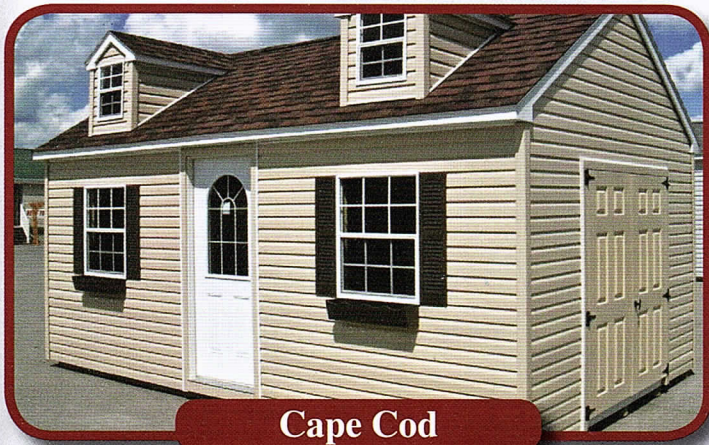

Guest House

7'5" Walls
Studs 16" O.C.
Includes House Door

Siding Options

We can match trim colors to these siding colors

White

Classic Linen

Heritage Gray

Antique Ivory

Almond

Tan

Sandstone

Clay

Khaki

Cape Cod

7' Walls • Studs 16" O.C. • Includes House Door & 2 Dormers

Skid Placement