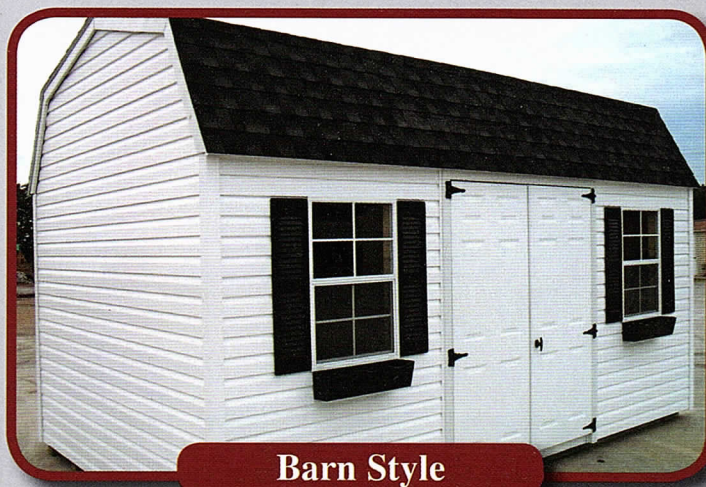

Vinyl Storage Buildings

Where Quality Comes First

We Offer a Variety
of Styles and Sizes to
Meet Your Needs!

Improve the Looks of
Your Home by Adding
A Vinyl Building!

Vinyl Quaker

6'5" Walls
Includes House Door

Think Vinyl!

**3 Times the Life of
a Wood Building**

**We Have Vinyl Colors
to
Match Your Home**

Barn Style

6'5" Walls • 4' Loft

Barn Style

BUILDINGS PLUS

Amish Built Buildings/ Storage/ Customized
Living Quarters. Free Delivery & Rent to Own
Playsets, Gazebos etc. Metal buildings

Lofted A - Frame

6'5" Walls • Studs 16" O.C. • Includes 4' Loft

Villager

7'5" Walls • Studs 16" O.C. • 4' Porch • Includes House Door

Economy Barn

4' Walls • Studs 24" O.C.

Dutch Barn

Studs 16" O.C. • Includes Double Doors