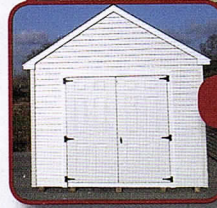

Think Vinyl!

**3 Times the Life of
a Wood Building**

**We Have Vinyl Colors
to
Match Your Home**

Barn Style

6'5" Walls • 4' Loft

Barn Style

BUILDINGS PLUS

Amish Built Buildings/ Storage/ Customized
Living Quarters. Free Delivery & Rent to Own
Playsets, Gazebos etc. Metal buildings

Troy Mullins

2194 Ashland City Rd. 41A By pass near hiway 12.

Troy Mullins 931 905 9222.....any time.

Cottage

7' Walls • Studs 16" O.C.
4' Porch • Includes House Door, Double Doors & 2 Dormers

A-Frame

6'5" Walls • Studs 16" O.C.

Lofted A - Frame

6'5" Walls • Studs 16" O.C. • Includes 4' Loft

Villager

7'5" Walls • Studs 16" O.C. • 4' Porch • Includes House Door

Economy Barn

4' Walls • Studs 24" O.C.

Dutch Barn

Studs 16" O.C. • Includes Double Doors