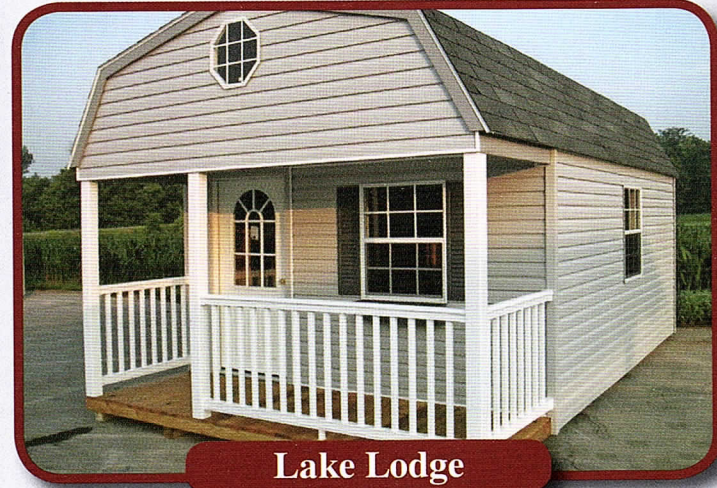

Lofted A - Frame

6'5" Walls • Studs 16" O.C. • Includes 4' Loft

Villager

7'5" Walls • Studs 16" O.C. • 4' Porch • Includes House Door

Economy Barn

4' Walls • Studs 24" O.C.

Dutch Barn

Studs 16" O.C. • Includes Double Doors

Lake Lodge

6'5" Walls • Studs 16" O.C. • 4' Porch • Includes House Door & Double Doors

Shutter Colors

Brown • Black • Red • Gray • Blue • Green • White • Burgandy • Cream • Navy Blue • Clay

Trim Colors

Black • Blue • Green • Red • Brown • Classic Linen • White • Gray • Prairie Wheat • Ivory • Almond • Tan • Sandstone
Clay • Khaki • Slate • Heritage Gray