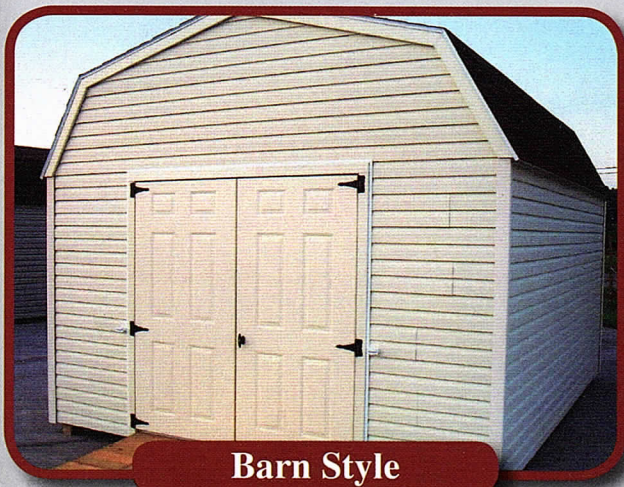

Vinyl Storage Buildings

Where Quality Comes First

We Offer a Variety
of Styles and Sizes to
Meet Your Needs!

Improve the Looks of
Your Home by Adding
A Vinyl Building!

Vinyl Quaker

6'5" Walls
Includes House Door

Think Vinyl!

**3 Times the Life of
a Wood Building**

**We Have Vinyl Colors
to
Match Your Home**

Barn Style

6'5" Walls • 4' Loft

Barn Style

BUILDINGS PLUS

Amish Built Buildings/ Storage/ Customized
Living Quarters. Free Delivery & Rent to Own
Playsets, Gazebos etc. Metal buildings