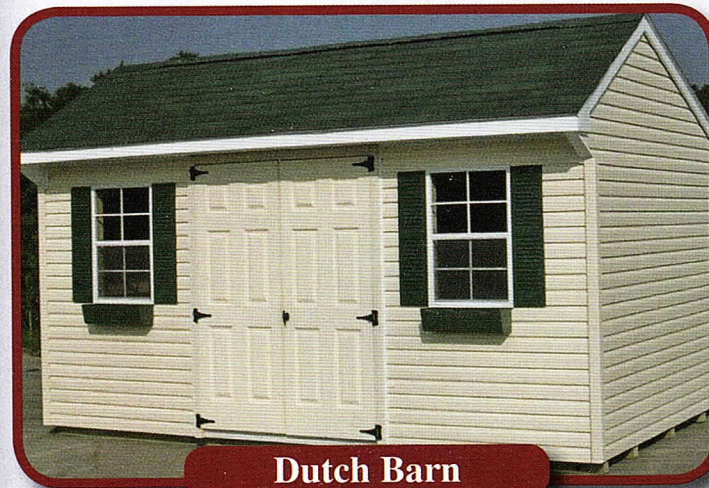

Lofted A - Frame

6'5" Walls • Studs 16" O.C. • Includes 4' Loft

Villager

7'5" Walls • Studs 16" O.C. • 4' Porch • Includes House Door

Economy Barn

4' Walls • Studs 24" O.C.

Dutch Barn

Studs 16" O.C. • Includes Double Doors

Lake Lodge

6'5" Walls • Studs 16" O.C. • 4' Porch • Includes House Door & Double Doors

Shutter Colors

Brown • Black • Red • Gray • Blue • Green • White • Burgandy • Cream • Navy Blue • Clay

Trim Colors

Black • Blue • Green • Red • Brown • Classic Linen • White • Gray • Prairie Wheat • Ivory • Almond • Tan • Sandstone
Clay • Khaki • Slate • Heritage Gray