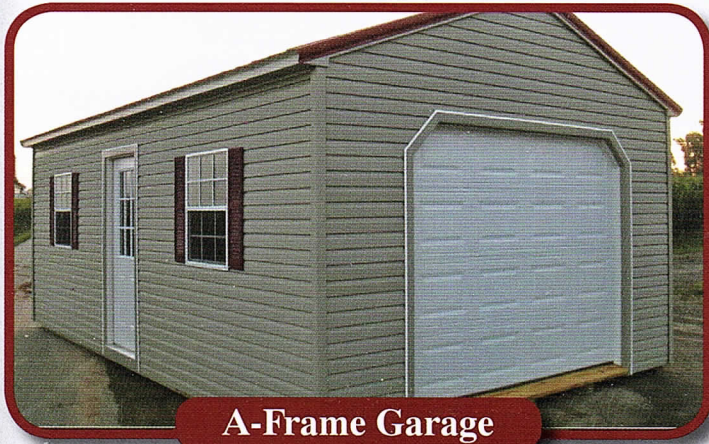

Lofted A - Frame

6'5" Walls • Studs 16" O.C. • Includes 4' Loft

Villager

7'5" Walls • Studs 16" O.C. • 4' Porch • Includes House Door

Economy Barn

4' Walls • Studs 24" O.C.

Dutch Barn

Studs 16" O.C. • Includes Double Doors

Lake Lodge

6'5" Walls • Studs 16" O.C. • 4' Porch • Includes House Door & Double Doors

Shutter Colors

Brown • Black • Red • Gray • Blue • Green • White • Burgandy • Cream • Navy Blue • Clay

Trim Colors

Black • Blue • Green • Red • Brown • Classic Linen • White • Gray • Prairie Wheat • Ivory • Almond • Tan • Sandstone
Clay • Khaki • Slate • Heritage Gray

Cabin

7'5" Walls • Studs 16" O.C. • 4' Porch • Includes House Door & Double Doors

Barn Style Garage

6'5" Walls • Floor Joists 12" O.C. • 9x7 Garage Door • Includes House Door & 4' Loft

A-Frame Garage

8' Walls • Floor Joists 12" O.C. • 9x7 Garage Door • Includes House Door