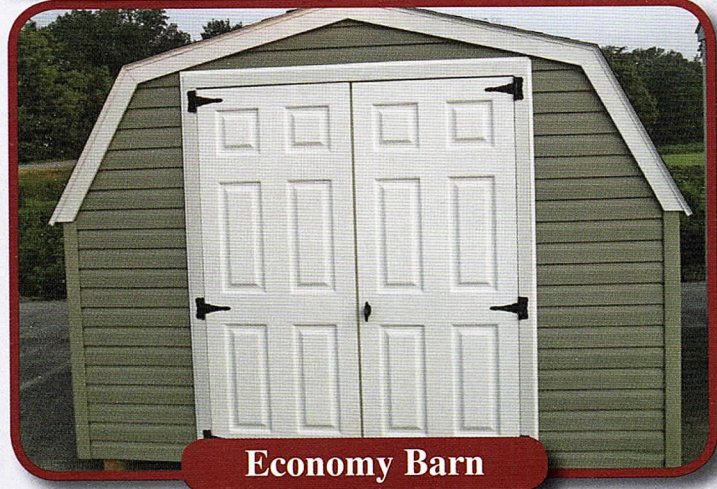

Think Vinyl!

**3 Times the Life of
a Wood Building**

**We Have Vinyl Colors
to
Match Your Home**

Barn Style

6'5" Walls • 4' Loft

Barn Style

BUILDINGS PLUS

Amish Built Buildings/ Storage/ Customized
Living Quarters. Free Delivery & Rent to Own
Playsets, Gazebos etc. Metal buildings

Troy Mullins

2194 Ashland City Rd. 41A By pass near hiway 12.

Troy Mullins 931 905 9222.....any time.

Cottage

7' Walls • Studs 16" O.C.
4' Porch • Includes House Door, Double Doors & 2 Dormers

A-Frame

6'5" Walls • Studs 16" O.C.

Lofted A - Frame

6'5" Walls • Studs 16" O.C. • Includes 4' Loft

Villager

7'5" Walls • Studs 16" O.C. • 4' Porch • Includes House Door

Economy Barn

4' Walls • Studs 24" O.C.

Dutch Barn

Studs 16" O.C. • Includes Double Doors