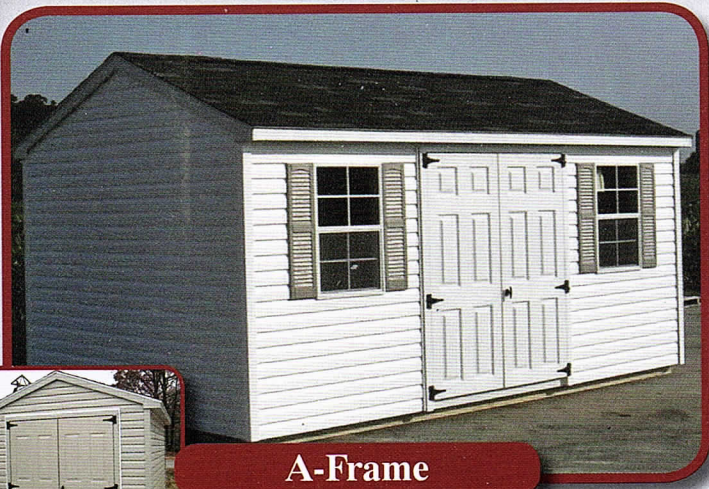

Vinyl Storage Buildings

Where Quality Comes First

We Offer a Variety
of Styles and Sizes to
Meet Your Needs!

Improve the Looks of
Your Home by Adding
A Vinyl Building!

Vinyl Quaker

6'5" Walls
Includes House Door

Think Vinyl!

**3 Times the Life of
a Wood Building**

**We Have Vinyl Colors
to
Match Your Home**

Barn Style

6'5" Walls • 4' Loft

Barn Style

BUILDINGS PLUS

Amish Built Buildings/ Storage/ Customized
Living Quarters. Free Delivery & Rent to Own
Playsets, Gazebos etc. Metal buildings

Troy Mullins

2194 Ashland City Rd. 41A By pass near hiway 12.

Troy Mullins 931 905 9222.....any time.

Cottage

7' Walls • Studs 16" O.C.
4' Porch • Includes House Door, Double Doors & 2 Dormers

A-Frame

6'5" Walls • Studs 16" O.C.

Lofted A - Frame

6'5" Walls • Studs 16" O.C. • Includes 4' Loft

Villager

7'5" Walls • Studs 16" O.C. • 4' Porch • Includes House Door

Economy Barn

4' Walls • Studs 24" O.C.

Dutch Barn

Studs 16" O.C. • Includes Double Doors