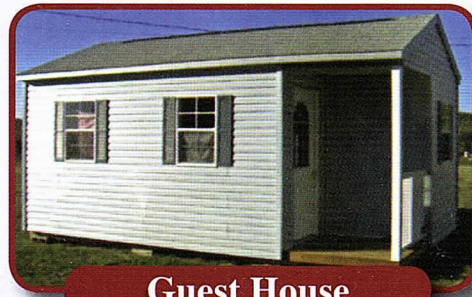

Vinyl Storage Buildings

Where Quality Comes First

We Offer a Variety
of Styles and Sizes to
Meet Your Needs!

Improve the Looks of
Your Home by Adding
A Vinyl Building!

Vinyl Quaker

6'5" Walls
Includes House Door

Think Vinyl!

**3 Times the Life of
a Wood Building**

**We Have Vinyl Colors
to
Match Your Home**

Barn Style

6'5" Walls • 4' Loft

Barn Style

BUILDINGS PLUS

Amish Built Buildings/ Storage/ Customized
Living Quarters. Free Delivery & Rent to Own
Playsets, Gazebos etc. Metal buildings

Cabin

7'5" Walls • Studs 16" O.C. • 4' Porch • Includes House Door & Double Doors

Barn Style Garage

6'5" Walls • Floor Joists 12" O.C. • 9x7 Garage Door • Includes House Door & 4' Loft

A-Frame Garage

8' Walls • Floor Joists 12" O.C. • 9x7 Garage Door • Includes House Door

Guest House

7'5" Walls
Studs 16" O.C.
Includes House Door

Siding Options

We can match trim colors to these siding colors

White

Classic Linen

Heritage Gray

Antique Ivory