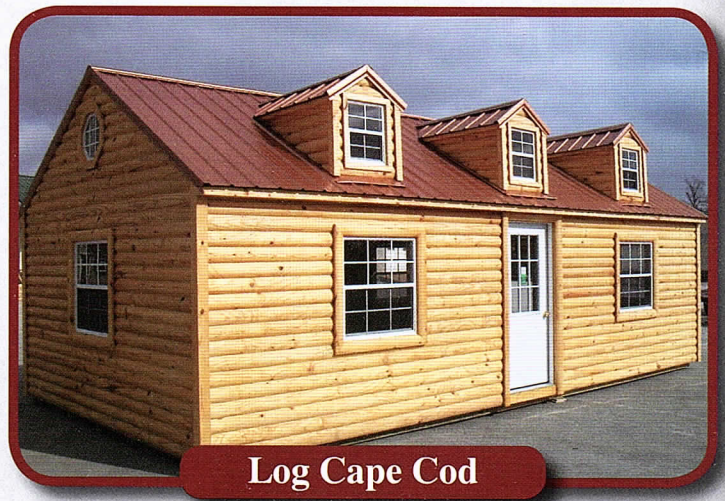

Weathered Gray

White

Note:
Actual colors may vary
from printed samples

Log Barns to Match Your Home

Log Cottage

7' Walls • Studs 16" O.C. • 4' Porch • Includes House Door & 2 Dormers

Log Lake Lodge

6'5" Walls • Studs 16" O.C. • 4' Porch • Includes House Door

Log Cabin

7'5" Walls • Studs 16" O.C. • 4' Porch • Includes House Door

Log Cape Cod

7' Walls • Studs 16" O.C. • Includes House Door & 2 Dormers

TI-11 A-Frame

6'5" Walls • Studs 16" O.C.

Wood High Walls

6'5" Walls • Studs 16" O.C. • 4' Loft