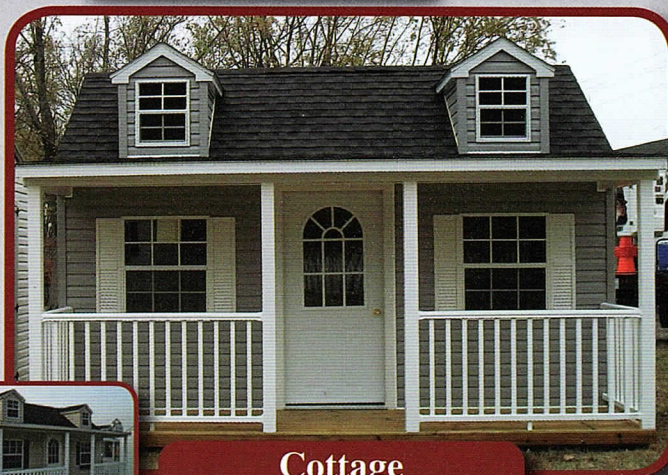

Vinyl Storage Buildings

Where Quality Comes First

We Offer a Variety
of Styles and Sizes to
Meet Your Needs!

Improve the Looks of
Your Home by Adding
A Vinyl Building!

Vinyl Quaker

6'5" Walls
Includes House Door

Think Vinyl!

**3 Times the Life of
a Wood Building**

**We Have Vinyl Colors
to
Match Your Home**

Barn Style

6'5" Walls • 4' Loft

Barn Style

BUILDINGS PLUS

Amish Built Buildings/ Storage/ Customized
Living Quarters. Free Delivery & Rent to Own
Playsets, Gazebos etc. Metal buildings

Troy Mullins

2194 Ashland City Rd. 41A By pass near hiway 12.

Troy Mullins 931 905 9222.....any time.

Cottage

7' Walls • Studs 16" O.C.
4' Porch • Includes House Door, Double Doors & 2 Dormers

A-Frame

6'5" Walls • Studs 16" O.C.

Lofted A - Frame

6'5" Walls • Studs 16" O.C. • Includes 4' Loft

Villager

7'5" Walls • Studs 16" O.C. • 4' Porch • Includes House Door

Economy Barn

4' Walls • Studs 24" O.C.

Dutch Barn

Studs 16" O.C. • Includes Double Doors