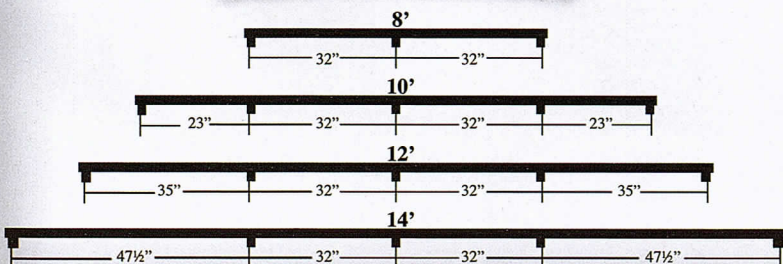

Guest House

7'5" Walls
Studs 16" O.C.
Includes House Door

Siding Options

We can match trim colors to these siding colors

White

Classic Linen

Heritage Gray

Antique Ivory

Almond

Tan

Sandstone

Clay

Khaki

Cape Cod

7' Walls • Studs 16" O.C. • Includes House Door & 2 Dormers

Skid Placement