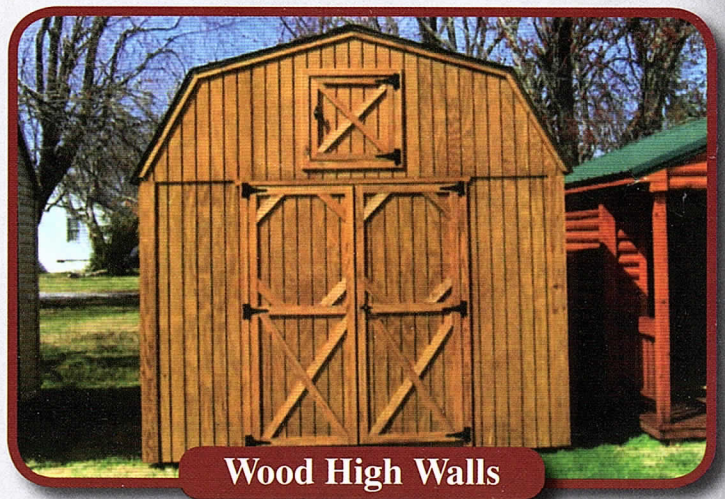

Weathered Gray

White

Note:
Actual colors may vary
from printed samples

Log Barns to Match Your Home

Log Cottage

7' Walls • Studs 16" O.C. • 4' Porch • Includes House Door & 2 Dormers

Log Lake Lodge

6'5" Walls • Studs 16" O.C. • 4' Porch • Includes House Door

Log Cabin

7'5" Walls • Studs 16" O.C. • 4' Porch • Includes House Door

Log Cape Cod

7' Walls • Studs 16" O.C. • Includes House Door & 2 Dormers

TI-11 A-Frame

6'5" Walls • Studs 16" O.C.

Wood High Walls

6'5" Walls • Studs 16" O.C. • 4' Loft